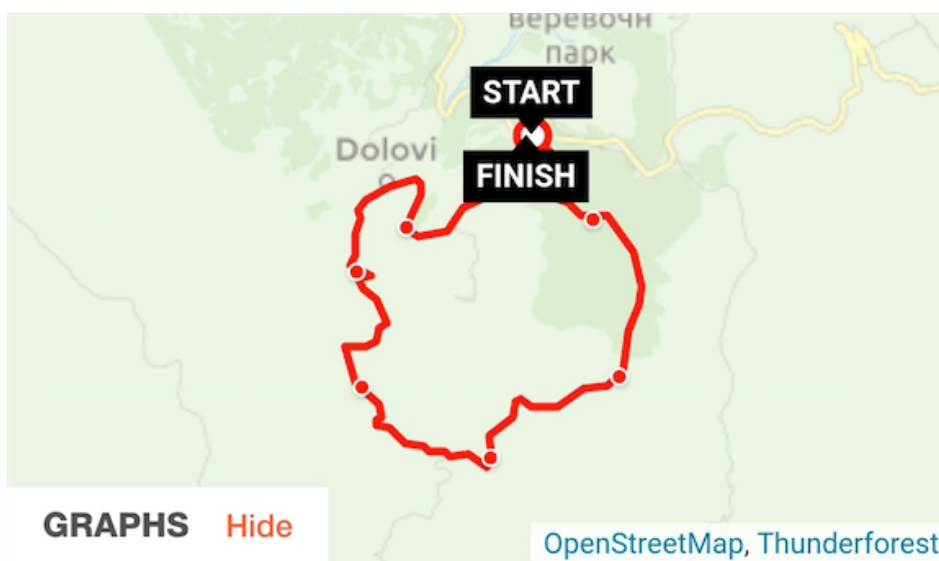

WEDNESDAY

4.30 pm

PRACTICAL INFORMATION: 21,9 kilometers

Elevation m

<https://www.relive.cc/view/2446396036>

IMPORTANT:

Helmet must be worn. People who are not wearing a helmet will not be allowed to start.